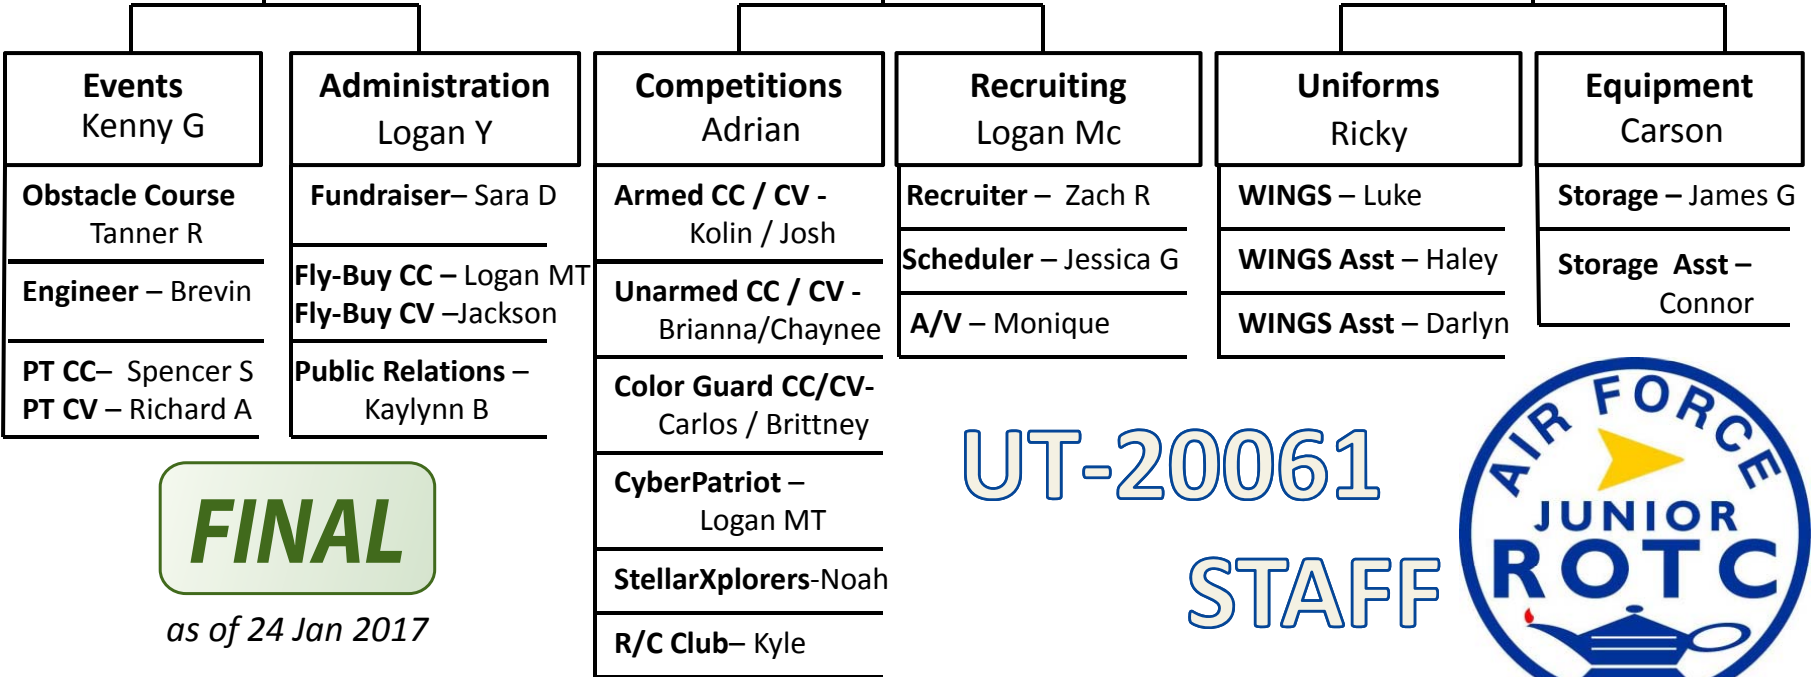

CC=Commander
 CV=Vice Commander
 XO=Executive Officer
 CCA=Special Assistant
 HO=Historian
 HC=Chaplain
 CCM=Command Chief
 LG=Logistics
 OPS=Operations

FINAL

as of 24 Jan 2017

UT-20061
STAFF