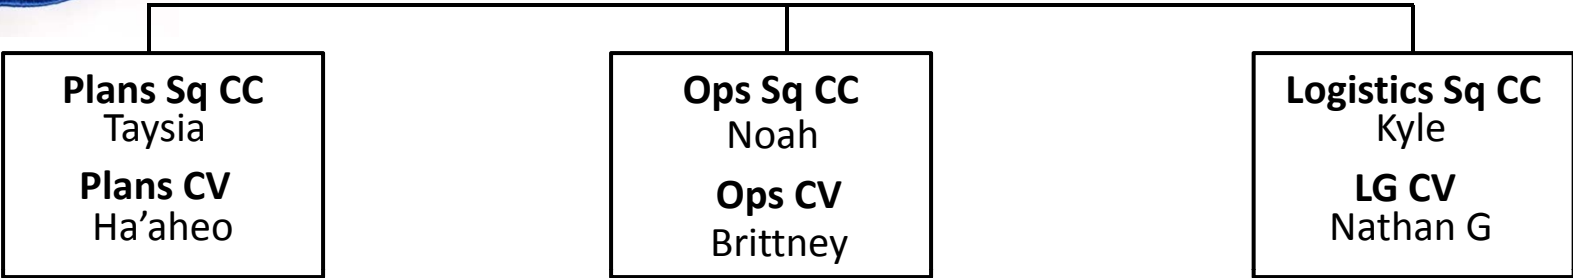

CC=Commander
 CV=Vice Commander
 XO=Executive Officer
 CCA=Special Assistant
 HO=Historian
 HC=Chaplain
 CCM=Command Chief
 LG=Logistics
 OPS=Operations

FINAL

as of 24 Jan 2017

UT-20061
STAFF